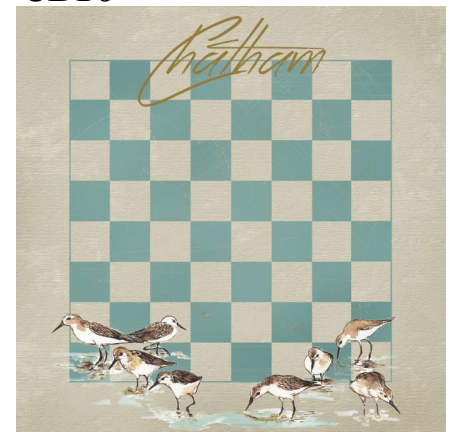

PRODUCT CODE

CB

CHECKERBOARDS

Our checkerboards come with felt feet to protect surfaces while playing and a hook to display when not. Each checkerboard comes with a set of wood checker pieces held neatly in a cloth bag.

- D: 16" x 16" x .5"
- Price: $23.00/ea
- Minimum per design: 1
- Total Minimum per order: 6

CHECKERBOARD DISPLAY

Item #: *CBDISP*

- Display holds 10 boards

Price: $100.00 *Free with first order of 24 or more checkerboards*

CB3001