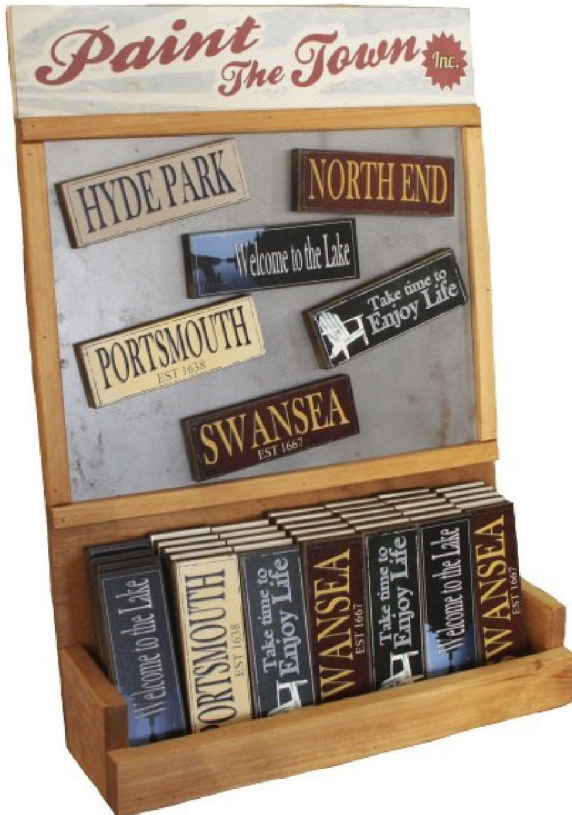

- Display holds 20 signs

Price: \$100.00

Free with first order of 40 or more signs

PRODUCT CODE

M

WOOD MAGNETS

Made from high quality birch ply with a full magnet adhered to the back, our magnets are a perfect impulse buy for customers.

- D: 6"x2"x.5"

- Price: \$4.75/ea

- Minimum per design: 6

3454

3029

WOOD MAGNET DISPLAY

Item #: MDISP

- Display holds 40 magnets